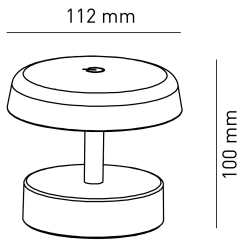

# SAN

POWER W	KELVIN	LUMEN lm	MEASURES mm	VARIANT	CODE	EAN
0,8	3000	80	1	WHITE	SAN-B	8031453031862
0,8	3000	80	1	BLACK	SAN-N	8031453031886

DIMENSIONS	A	B	C
1	11	8	

- IP44 RECHARGEABLE BATTERY TABLE LAMP
- ABS BODY
- SUPPLIED WITH 1M USB-C POWER CABLE (POWER ADAPTER NOT INCLUDED)
- TOUCH SURFACE FOR POWER ON AND LIGHT ADJUSTMENT
- LITHIUM BATTERY
- CHARGING TIME 3 HOURS
- OPERATING TIME FROM 3,5 TO 60 HOURS (DEPENDING ON DIMMING)