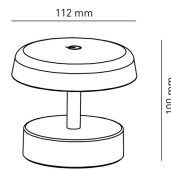

SAN
Rechargeable table lamp

SAN-N

0,8 W - 80lm - 3000K

DIMENSIONS	A	B	C
1	11	8	

GENERAL INFORMATIONS	
Code	SAN-N
Ean	8031453031886
Family	SAN
Technology	LED
Variant	NERO
Body material	ABS
Diffuser / lens material	PC
Years warranty	2
LIGHTING DATA	
Light colour	WW
CCT (K)	3000
Luminous flux (lm)	80
TECHNICAL FEATURES	
Power (W)	0,8
Insulation class	3
PACKAGING	
Packaging	BOX
Pack	1 / 1

SAN **Rechargeable table lamp**

SAN-N

0,8W - 80lm - 3000K

- IP44 rechargeable battery table lamp
- ABS body
- Supplied with 1m USB-C power cable (power adapter not included)
- Touch surface for power on and light adjustment
- Lithium battery
- Charging time 3 hours
- Operating time from 3,5 to 60 hours (depending on dimming)