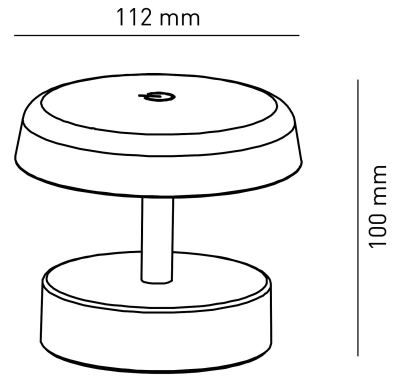

SAN
Rechargeable table lamp

SAN-N

0,8 W - 80lm - 3000K

DIMENSIONS	A	B	C
1	11	8	

GENERAL INFORMATIONS	
Code	SAN-N
Ean	8031453031886
Family	SAN
Technology	LED
Variant	NERO
Body material	ABS
Diffuser / lens material	PC
Years warranty	2
LIGHTING DATA	
Light colour	WW
CCT (K)	3000
Luminous flux (lm)	80
TECHNICAL FEATURES	
Power (W)	0,8
Insulation class	3
PACKAGING	
Packaging	BOX
Pack	1 / 1

SAN **Rechargeable table lamp**

SAN-N

0,8W - 80lm - 3000K

- IP44 rechargeable battery table lamp
- ABS body
- Supplied with 1m USB-C power cable (power adapter not included)
- Touch surface for power on and light adjustment
- Lithium battery
- Charging time 3 hours
- Operating time from 3,5 to 60 hours (depending on dimming)