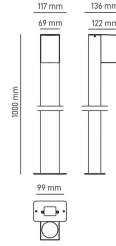

IBIZA
Outdoor bollard
IBIZA10G

IP 65

220-240V

DIMENSIONS	A	B	C
1	1000	122	69

GENERAL INFORMATIONS

Code	IBIZA10G
Ean	8031453027544
Family	IBIZA
Technology	LED
Variant	ANTRACITE
Body material	ALUMINUM
Diffuser / lens material	GLASS
Years warranty	2

TECHNICAL FEATURES

Base	GU10
Supply voltage (V) / Max (V)	110 / 240
Insulation class	1

PACKAGING

Pack	4 / 4
Gross weight (Kg)	10.2
Net weight (Kg)	2.1

IBIZA
Outdoor bollard
IBIZA10G

- Aluminum bollard with glass diffuser
- GU10 socket max 7W LED
- Fixing on plate with dowels
- UV-resistant powder coating