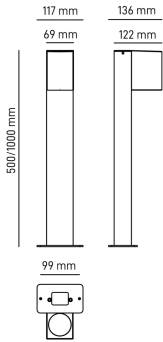

# IBIZA

BASE	MEASURES mm	VARIANT	CODE	EAN
GU10	1	ANTHRACITE	IBIZA5G	8031453027537
GU10	1	CORTEN	IBIZA5C	8031453028855
GU10	2	ANTHRACITE	IBIZA10G	8031453027544
GU10	2	CORTEN	IBIZA10C	8031453028862

DIMENSIONS	A	B	C
1	500	122	69
2	1000	122	69

- ALUMINUM BOLLARD WITH GLASS DIFFUSER
- GU10 SOCKET MAX 7W LED
- FIXING ON PLATE WITH DOWELS
- UV-RESISTANT POWDER COATING