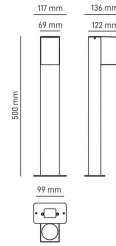

IBIZA
Outdoor bollard
IBIZA5G

DIMENSIONS	A	B	C
1	500	122	69

GENERAL INFORMATIONS	
Code	IBIZA5G
Ean	8031453027537
Family	IBIZA
Technology	LED
Variant	ANTRACITE
Body material	ALUMINUM
Diffuser / lens material	GLASS
Years warranty	2

TECHNICAL FEATURES	
Base	GU10
Supply voltage (V) / Max (V)	110 / 240
Insulation class	1

PACKAGING	
Pack	6 / 6
Gross weight (Kg)	9.7
Net weight (Kg)	1.33

IBIZA
Outdoor bollard
IBIZA5G

- Aluminum bollard with glass diffuser
- GU10 socket max 7W LED
- Fixing on plate with dowels
- UV-resistant powder coating