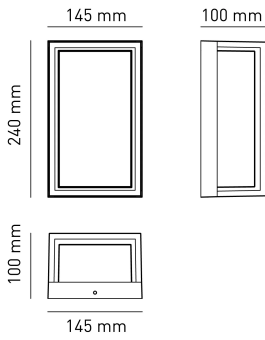

LEON 12

POWER W	KELVIN	LUMEN lm	MEASURES mm	BEAM °	VARIANT	CODE	EAN	ENERGY CLASS
12	3000-4000-5500	1200	1	120	WHITE	LEON12B	8031453028824	A T G E
12	3000-4000-5500	1200	1	120	CORTEN	LEON12C	8031453028831	A T G E

DIMENSIONS	A	B	C
1	240	100	145

- ALUMINUM BODY AND POLYCARBONATE DIFFUSER WALL LANTERN
- 12W BUILT-IN LED MODULE
- SELECTABLE CCT