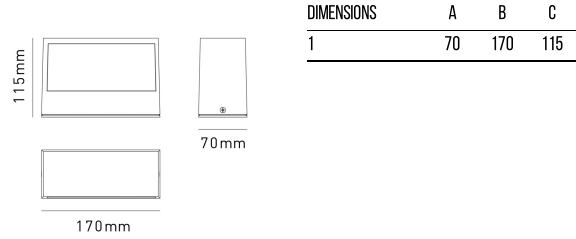

VALENCIA
Wall lamp
VALENCIAE27G

DIMENSIONS	A	B	C
1	70	170	115

GENERAL INFORMATIONS	
Code	VALENCIAE27G
Ean	8031453027483
Family	VALENCIA
Technology	LED
Variant	ANTRACITE
Body material	ALUMINUM
Diffuser / lens material	GLASS
Operating temperature (° C)	-20 +40°C
Years warranty	2
TECHNICAL FEATURES	
Base	E27
Supply voltage (V) / Max (V)	220 / 240
Power frequency (Hz)	50/60
Insulation class	1
PACKAGING	
Pack	12 / 12
Gross weight (Kg)	7.9
Net weight (Kg)	0.54

VALENCIA
Wall lamp
VALENCIAE27G

- Wall light with aluminum body and frosted glass diffuser
- E27 base for LED light sources max 20W
- UV-resistant powder coating

fascio singolo
single beam