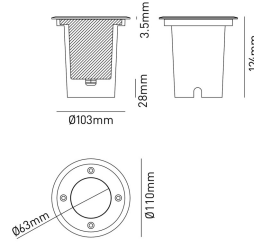

**AITONA**  
**Walkover light**  
**AITONA7R**

DIMENSIONS	A	B	C
1	122	110	

**GENERAL INFORMATIONS**

Code	AITONA7R
Ean	8031453030759
Family	AITONA
Variant	ROTONDO
Body material	STEEL
Diffuser / lens material	GLASS
Years warranty	2

## **AITONA** **Walkover light** **AITONA7R**

- Walkover light fixture for outdoors.
- Available in two versions, round and square, with brushed stainless steel ring
- GU10 socket for LED sources max 7W
- Outer case included
- Double cable gland for series connection