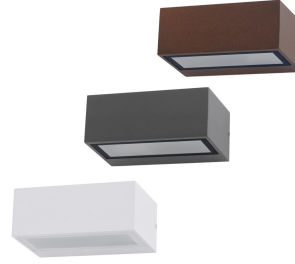

# VALENCIA

BASE	MEASURES mm	VARIANT	CODE	EAN
E27	1	WHITE	VALENCIAE27B	8031453027490
E27	1	ANTHRACITE	VALENCIAE27G	8031453027483
E27	1	CORTEN	VALENCIAE27C	8031453027506

IP 54

220-240V

DIMENSIONS	A	B	C
1	70	170	115

- WALL LIGHT WITH ALUMINUM BODY AND FROSTED GLASS DIFFUSER
- E27 BASE FOR LED LIGHT SOURCES MAX 20W
- UV-RESISTANT POWDER COATING