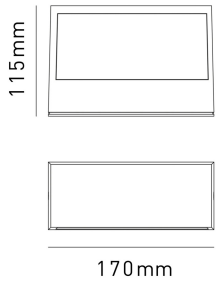

# VALENCIA

BASE	MEASURES mm	VARIANT	CODE	EAN
E27	1	WHITE	VALENCIAE27B	8031453027490
E27	1	ANTHRACITE	VALENCIAE27G	8031453027483
E27	1	CORTEN	VALENCIAE27C	8031453027506

IP 54

220-240V

DIMENSIONS	A	B	C
1	70	170	115

- WALL LIGHT WITH ALUMINUM BODY AND FROSTED GLASS DIFFUSER
- E27 BASE FOR LED LIGHT SOURCES MAX 20W
- UV-RESISTANT POWDER COATING