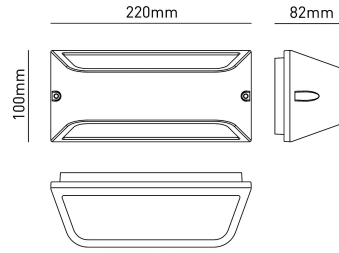

LAGOS 1
Wall lamp
LAGOS1E27C

DIMENSIONS	A	B	C
1	100	220	82

GENERAL INFORMATIONS	
Code	LAGOS1E27C
Ean	8031453031503
Family	LAGOS 1
Technology	LED
Variant	CORTEN
Body material	Aluminum
Diffuser / lens material	PC
Operating temperature (° C)	-20 - +45
Years warranty	2
(RAL) Colour	9016

TECHNICAL FEATURES	
Base	E27
Supply voltage (V) / Max (V)	220 / 240
Power frequency (Hz)	50/60
Dimmer compatibility	NO

PACKAGING	
Packaging	BOX
Pack	1 / 1

LAGOS 1
Wall lamp
LAGOS1E27C

- Wall light with aluminium body and polycarbonate diffuser
- Available with E27 base max 20W LED or selectable CCT 9W LED module