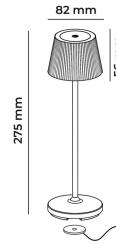

**EMMA MINI**  
**Rechargeable table lamp**  
**EMMAMINI-N**  
1,5 W - 130lm - 3000K

DIMENSIONS	A	B	C
1	274	82	

GENERAL INFORMATIONS	
Code	EMMAMINI-N
Ean	8031453031251
Family	EMMA MINI
Technology	LED
Variant	NERO
Body material	ALU+PC
Diffuser / lens material	
Operating temperature (° C)	-5 +40
Years warranty	2
(RAL) Colour	9017
LIGHTING DATA	
CCT (K)	3000
Luminous lux (lm)	130
TECHNICAL FEATURES	
Power (W)	1,5
Insulation class	3
PACKAGING	
Packaging	BOX
Pack	1 / 6

## EMMA MINI Rechargeable table lamp

EMMAMINI-N

1,5W - 130lm - 3000K

- IP54 rechargeable battery table lamp
- Aluminum body and polycarbonate diffuser
- Supplied with 1.5m USB cabled magnetic charging base (power adapter not included)
- Touch surface for power on and light adjustment
- Lithium battery
- 6 hours charging time
- Operating time from 9 to 48 hours (depending on dimming)