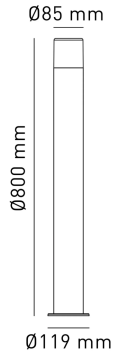

CADICE BOLLARD

BASE	MEASURES mm	VARIANT	CODE	EAN
E27	1	ANTHRACITE	CADICEE27GP	8031453027520

DIMENSIONS	A	B	C
1	800	119	85

- ALUMINUM BOLLARD WITH OPAL POLYCARBONATE DIFFUSER
- E27 BASE FOR LED LIGHT SOURCES MAX 20W