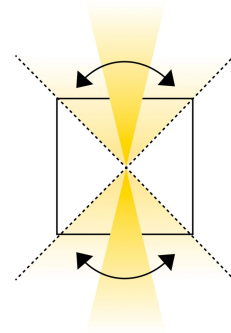

MARBELLA ROUND

Wall lamp

MARBELLA10CRK

10 W - 480lm - 3000-4000-5500K

DIMENSIONS	A	B	C
1	100	115	135

GENERAL INFORMATIONS	
Code	MARBELLA10CRK
Ean	8031453025038
Family	MARBELLA ROUND
Technology	LED
Variant	CORTEN
Body material	ALUMINUM
Diffuser / lens material	GLASS
Operating temperature (° C)	-20 - +45
Years warranty	2
Replaceable source	NO

LIGHTING DATA	
Light colour	CCT
CCT (K)	3000-4000-5500
Luminous flux (lm)	480
Luminous Flux Module (lm)	610
Beam (°)	2x90
Luminous Efficacy (lm/W)	48
Color rendering (CRI)	>80

TECHNICAL FEATURES	
Power (W)	10
Supply voltage (V) / Max (V)	220 / 240
Power frequency (Hz)	50/60
Insulation class	1
Power factor	>0,50
Dimmer compatibility	NO
Nominal life (h)	20000
Impact resistance (IK)	8

PACKAGING	
Packaging	BOX
Pack	20 / 20
Gross weight (Kg)	15.35
Net weight (Kg)	0.7

MARBELLA ROUND

Wall lamp

MARBELLA10CRK

10W - 480lm - 3000-4000-5500K

- Interior and exterior wall light in aluminium
- Built-in LED modules 2x5W (up and down)
- Double light beam adjustable individually 0°-90° no tools needed
- Selectable CCT

up & down light
regolabile / adjustable