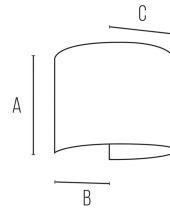

MARBELLA ROUND

Wall lamp

MARBELLA10CRK

10 W - 480lm - 3000-4000-5500K

DIMENSIONS	A	B	C
1	100	115	135

GENERAL INFORMATIONS	
Code	MARBELLA10CRK
Ean	8031453025038
Family	MARBELLA ROUND
Technology	LED
Variant	CORTEN
Body material	ALUMINUM
Diffuser / lens material	GLASS
Operating temperature (° C)	-20 - +45
Years warranty	2
Replaceable source	NO

LIGHTING DATA	
Light colour	CCT
CCT (K)	3000-4000-5500
Luminous flux (lm)	480
Luminous Flux Module (lm)	610
Beam (°)	2x90
Luminous Efficacy (lm/W)	48
Color rendering (CRI)	>80

TECHNICAL FEATURES	
Power (W)	10
Supply voltage (V) / Max (V)	220 / 240
Power frequency (Hz)	50/60
Insulation class	1
Power factor	>0,50
Dimmer compatibility	NO
Nominal life (h)	20000
Impact resistance (IK)	8

PACKAGING	
Packaging	BOX
Pack	20 / 20
Gross weight (Kg)	15.35
Net weight (Kg)	0.7

MARBELLA ROUND

Wall lamp

MARBELLA10CRK

10W - 480lm - 3000-4000-5500K

- Interior and exterior wall light in aluminium
- Built-in LED modules 2x5W (up and down)
- Double light beam adjustable individually 0°-90° no tools needed
- Selectable CCT