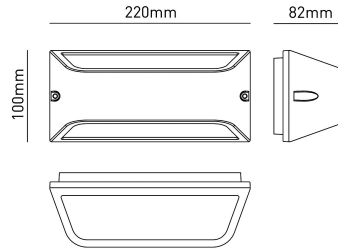

**LAGOS 1**  
**Wall lamp**  
**LAGOS1E27G**

DIMENSIONS	A	B	C
1	100	220	82

GENERAL INFORMATIONS	
Code	LAGOS1E27G
Ean	8031453031510
Family	LAGOS 1
Technology	LED
Variant	ANTRACITE
Body material	Aluminum
Diffuser / lens material	PC
Operating temperature (° C)	-20 - +45
Years warranty	2
(RAL) Colour	9016

TECHNICAL FEATURES	
Base	E27
Supply voltage (V) / Max (V)	220 / 240
Power frequency (Hz)	50/60
Dimmer compatibility	NO

PACKAGING	
Packaging	BOX
Pack	1 / 1

**LAGOS 1**  
**Wall lamp**  
**LAGOS1E27G**

- Wall light with aluminium body and polycarbonate diffuser
- Available with E27 base max 20W LED or selectable CCT 9W LED module