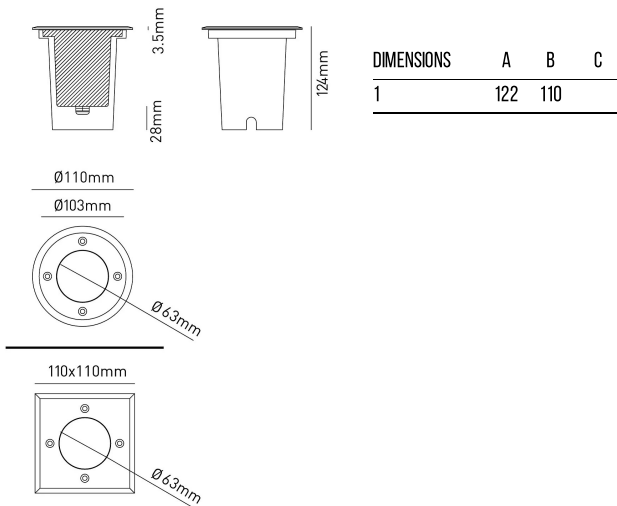

AITONA

BASE	MEASURES mm	VARIANT	CODE	EAN
GU10	1	SQUARED	AITONA7Q	8031453030766
GU10	1	ROUNDED	AITONA7R	8031453030759

- WALKOVER LIGHT FIXTURE FOR OUTDOORS.
- AVAILABLE IN TWO VERSIONS, ROUND AND SQUARE, WITH BRUSHED STAINLESS STEEL RING
- GU10 SOCKET FOR LED SOURCES MAX 7W
- OUTER CASE INCLUDED
- DOUBLE CABLE GLAND FOR SERIES CONNECTION