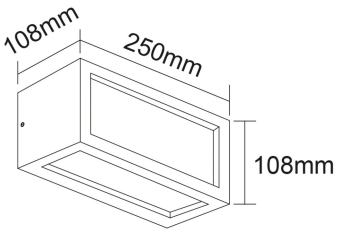

**VIGO 3**

BASE	MEASURES mm	VARIANT	CODE	EAN
E27	1	WHITE	VIG03E27B	8031453026318
E27	1	ANTHRACITE	VIG03E27G	8031453026301
E27	1	CORTEN	VIG03E27C	8031453026325

DIMENSIONS	A	B	C
1	108	108	250

- WALL LIGHT WITH ALUMINIUM BODY AND POLYCARBONATE DIFFUSER
- E27 BASE FOR LED LIGHT SOURCES MAX 20W