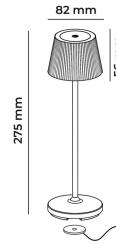

EMMA MINI
Rechargeable table lamp
EMMAMINI-C
1,5 W - 130lm - 3000K

DIMENSIONS	A	B	C
1	274	82	

GENERAL INFORMATIONS	
Code	EMMAMINI-C
Ean	8031453031237
Family	EMMA MINI
Technology	LED
Variant	CORTEN
Body material	ALU+PC
Diffuser / lens material	
Operating temperature (° C)	-5 +40
Years warranty	2
LIGHTING DATA	
CCT (K)	3000
Luminous flux (lm)	130
TECHNICAL FEATURES	
Power (W)	1,5
Insulation class	3
PACKAGING	
Packaging	BOX
Pack	1 / 6

EMMA MINI Rechargeable table lamp

EMMAMINI-C

1,5W - 130lm - 3000K

- IP54 rechargeable battery table lamp
- Aluminum body and polycarbonate diffuser
- Supplied with 1.5m USB cabled magnetic charging base (power adapter not included)
- Touch surface for power on and light adjustment
- Lithium battery
- 6 hours charging time
- Operating time from 9 to 48 hours (depending on dimming)