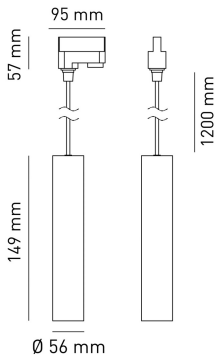

BERNA

BASE	MEASURES mm	VARIANT	CODE	EAN
GU10	1	WHITE	BERNAB	8031453027858
GU10	1	BLACK	BERNAN	8031453027841

DIMENSIONS	A	B	C
1	298	56	

- TUBULAR PENDANT WITH DIE-CAST ALUMINUM BODY
- 3-PHASE TRACK ADAPTER
- CABLE LENGTH 120CM
- GU10 MAX 7W
- UV-RESISTANT POWDER COATING