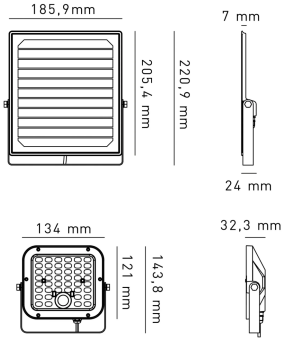

# YUMA1500

POWER W	KELVIN	LUMEN lm	MEASURES mm	BEAM °	CODE	EAN
10	4000	1500	1	60X120	YUMA1500	8031453028497

DIMENSIONS	A	B	C
1	153	32	144

- FLOODLIGHT WITH DUSK SENSOR AND PIR PRESENCE DETECTOR
- EASY INSTALLATION: MAINS CONNECTION NOT NEEDED
- HIGH QUALITY LI-ON 18650 BATTERY, 3.7V, 3600MAH, 13.32WH
- FLOODLIGHT CAN BE SEPARATED FROM THE SOLAR PANEL FOR STANDALONE USE
- HIGH EFFICIENCY 150 LM/W
- WIDE ILLUMINATION AREA, 120° X 60° ASYMMETRIC BEAM ANGLE
- SELF-EXTINGUISHING ABS + PC ANTI UV MATERIAL
- IP67 CONNECTOR, 5M CABLE
- REMOTE CONTROL INCLUDED
- 2 OPERATING MODES