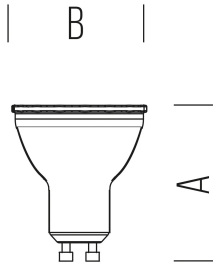

LED GU10 ALL-GLASS FASCIO STRETTO

POTENZA W	EQUIVALENZA W	BASE	KELVIN	LUMEN lm	MISURE mm	FASCIO °	CANDELE cd	CODICE	EAN	CLASSE ENERGETICA
5,0	50	GU10	3000	500	1	15	2300	SLD620512	8031453028893	
5,0	50	GU10	4000	500	1	15	2350	SLD620513	8031453028909	

DIMENSIONI	A	B	C
1	53	50	