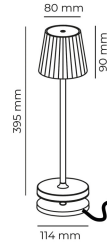

## Rechargeable table lamp

EMMA-C

3 W - 250lm - 3000K

DIMENSIONS	A	B	C
1	395	114	

GENERAL INFORMATIONS	
Code	EMMA-C
Ean	8031453031169
Family	EMMA
Technology	LED
Variant	CORTEN
Body material	ALU+PC
Diffuser / lens material	PC
Operating temperature (° C)	-5 +40
Years warranty	2
LIGHTING DATA	
CCT (K)	3000
Luminous flux (lm)	250
TECHNICAL FEATURES	
Power (W)	3
Insulation class	3
PACKAGING	
Packaging	BOX
Pack	8 / 8
Gross weight (Kg)	12
Net weight (Kg)	1.2

### **EMMA-C**

3W - 250lm - 3000K

- IP54 rechargeable battery table lamp
- Aluminum body and polycarbonate diffuser
- Supplied with 1.5m USB cabled magnetic charging base (power adapter not included)
- Touch surface for power on and light adjustment
- Lithium battery
- 6 hours charging time
- Operating time from 9 to 48 hours (depending on dimming)