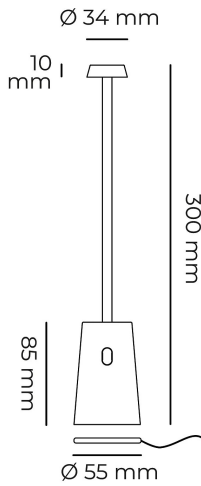

TAG

POWER W	KELVIN	LUMEN lm	MEASURES mm	VARIANT	CODE	EAN
3	3000	250	1	PASTEL BLUE	TAG-A	8031453031060
3	3000	250	1	TRAFFIC WHITE	TAG-B	8031453031046
3	3000	250	1	CORTEN	TAG-C	8031453031053
3	3000	250	1	LIGHT IVORY	TAG-I	8031453031077
3	3000	250	1	TRAFFIC BLACK	TAG-N	8031453031039
3	3000	250	1	OCEAN BLUE	TAG-P	8031453031084
3	3000	250	1	RASPBERRY RED	TAG-R	8031453031091
3	3000	250	1	PALE GREEN	TAG-V	8031453031107

DIMENSIONS	A	B	C
1	300	55	

- IP54 RECHARGEABLE BATTERY TABLE LAMP
- ALUMINUM BODY AND TRANSPARENT POLYCARBONATE DIFFUSER
- SUPPLIED WITH 1M USB CABLED CHARGING BASE (POWER ADAPTER NOT INCLUDED)
- TOUCH SURFACE FOR POWER ON AND LIGHT ADJUSTMENT
- LITHIUM BATTERY
- CHARGING TIME 4 HOURS
- OPERATING TIME FROM 4 TO 25 HOURS (DEPENDING ON DIMMING)