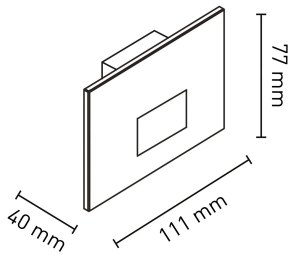

# ARONA 300

POWER W	KELVIN	LUMEN lm	MEASURES mm	BEAM °	VARIANT	CODE	EAN	ENERGY CLASS
1,5	3000-4000-6000	80	1	38		ARONA300	8031453028916	
			2		WHITE OVAL	ARONA300FOB	8031453028961	
			2		LIGHT GREY OVAL	ARONA300FOG	8031453028992	
			2		SPACE GRAY OVAL	ARONA300FOA	8031453028985	
			2		BLACK OVAL	ARONA300FON	8031453028978	
			2		WHITE RECTANGULAR	ARONA300FRB	8031453028923	
			2		LIGHT GREY RECTANGULAR	ARONA300FRG	8031453028954	
			2		SPACE GREY RECTANGULAR	ARONA300FRA	8031453028947	
			2		BLACK RECTANGULAR	ARONA300FRN	8031453028930	

DIMENSIONS	A	B	C
1	77	111	40
2	77	111	

- POLYCARBONATE AND ALUMINUM STEPLIGHT
- REPLACEABLE MAGNETIC ALUMINUM COVER (ORDER SEPARATELY)
- 4 COLORS AND 2 SHAPES AVAILABLE
- BUILT-IN 1.5W LED MODULE
- SELECTABLE CCT
- COMPATIBLE WITH 503 FORMWORK (NOT INCLUDED)