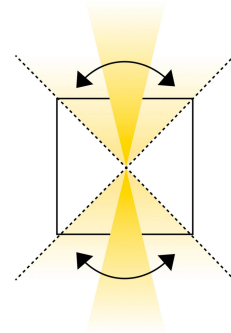

MARBELLA ROUND

Wall lamp

MARBELLA10GRK

10 W - 480lm - 3000-4000-5500K

DIMENSIONS	A	B	C
1	100	115	135

GENERAL INFORMATIONS	
Code	MARBELLA10GRK
Ean	8031453024970
Family	MARBELLA ROUND
Technology	LED
Variant	ANTRACITE
Body material	ALUMINUM
Diffuser / lens material	GLASS
Operating temperature (° C)	-20 - +45
Years warranty	2
(RAL) Colour	7024
Replaceable source	NO

LIGHTING DATA	
Light colour	CCT
CCT (K)	3000-4000-5500
Luminous flux (lm)	480
Luminous Flux Module (lm)	610
Beam (°)	2x90
Luminous Efficacy (lm/W)	48
Color rendering (CRI)	>80

TECHNICAL FEATURES	
Power (W)	10
Supply voltage (V) / Max (V)	220 / 240
Power frequency (Hz)	50/60
Insulation class	1
Dimmer compatibility	NO
Nominal life (h)	20000

PACKAGING	
Packaging	BOX
Pack	20 / 20
Gross weight (Kg)	15.35
Net weight (Kg)	0.7

MARBELLA ROUND

Wall lamp

MARBELLA10GRK

10W - 480lm - 3000-4000-5500K

- Interior and exterior wall light in aluminium
- Built-in LED modules 2x5W (up and down)
- Double light beam adjustable individually 0°-90° no tools needed
- Selectable CCT

up & down light
regolabile / adjustable