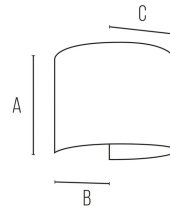

MARBELLA ROUND

Wall lamp

MARBELLA10GRK

10 W - 480lm - 3000-4000-5500K

DIMENSIONS	A	B	C
1	100	115	135

GENERAL INFORMATIONS	
Code	MARBELLA10GRK
Ean	8031453024970
Family	MARBELLA ROUND
Technology	LED
Variant	ANTRACITE
Body material	ALUMINUM
Diffuser / lens material	GLASS
Operating temperature (° C)	-20 - +45
Years warranty	2
(RAL) Colour	7024
Replaceable source	NO

LIGHTING DATA	
Light colour	CCT
CCT (K)	3000-4000-5500
Luminous flux (lm)	480
Luminous Flux Module (lm)	610
Beam (°)	2x90
Luminous Efficacy (lm/W)	48
Color rendering (CRI)	>80

TECHNICAL FEATURES	
Power (W)	10
Supply voltage (V) / Max (V)	220 / 240
Power frequency (Hz)	50/60
Insulation class	1
Dimmer compatibility	NO
Nominal life (h)	20000

PACKAGING	
Packaging	BOX
Pack	20 / 20
Gross weight (Kg)	15.35
Net weight (Kg)	0.7

MARBELLA ROUND

Wall lamp

MARBELLA10GRK

10W - 480lm - 3000-4000-5500K

- Interior and exterior wall light in aluminium
- Built-in LED modules 2x5W (up and down)
- Double light beam adjustable individually 0°-90° no tools needed
- Selectable CCT