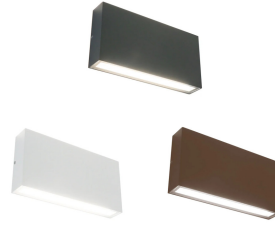

# MADRID 24

POWER W	KELVIN	LUMEN lm	MEASURES mm	BEAM °	VARIANT	CODE	EAN	ENERGY CLASS
24	3000-4000-5000	1690	1	2X90	WHITE	MADRID24BK	8031453030667	A ↑ G E
24	3000-4000-5000	1610	1	2X90	ANTHRACITE	MADRID24GK	8031453030674	A ↑ G E
24	3000-4000-5000	1600	1	2X90	CORTEN	MADRID24CK	8031453030681	A ↑ G E

- INTERIOR AND EXTERIOR WALL LIGHT IN ALUMINIUM
- PAINTED DIE-CAST ALUMINIUM BODY
- BUILT-IN LED 2X12W (UP AND DOWN)
- SELECTABLE CCT