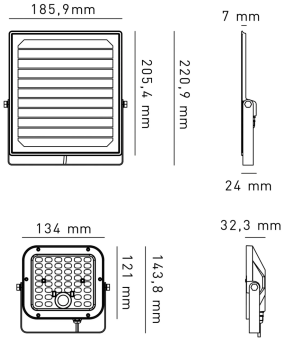

YUMA1500

POWER W	KELVIN	LUMEN lm	MEASURES mm	BEAM °	CODE	EAN
10	4000	1500	1	60X120	YUMA1500	8031453028497

DIMENSIONS	A	B	C
1	153	32	144

- FLOODLIGHT WITH DUSK SENSOR AND PIR PRESENCE DETECTOR
- EASY INSTALLATION: MAINS CONNECTION NOT NEEDED
- HIGH QUALITY LI-ON 18650 BATTERY, 3.7V, 3600MAH, 13.32WH
- FLOODLIGHT CAN BE SEPARATED FROM THE SOLAR PANEL FOR STANDALONE USE
- HIGH EFFICIENCY 150 LM/W
- WIDE ILLUMINATION AREA, 120° X 60° ASYMMETRIC BEAM ANGLE
- SELF-EXTINGUISHING ABS + PC ANTI UV MATERIAL
- IP67 CONNECTOR, 5M CABLE
- REMOTE CONTROL INCLUDED
- 2 OPERATING MODES