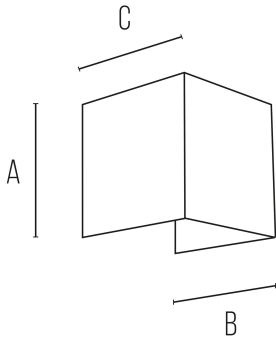

MARBELLA SQUARED

POWER W	KELVIN	LUMEN lm	MEASURES mm	BEAM °	VARIANT	CODE	EAN	ENERGY CLASS
10	3000-4000-5500	590	1	2X90	WHITE	MARBELLA10BQK	8031453024994	A ↑ G F
10	3000-4000-5500	480	1	2X90	ANTHRACITE	MARBELLA10GQK	8031453025007	A ↑ G F
10	3000-4000-5500	520	1	2X90	LIGHT GREY	MARBELLA10MQK	8031453025014	A ↑ G F
10	3000-4000-5500	480	1	2X90	CORTEN	MARBELLA10CQK	8031453025021	A ↑ G F

DIMENSIONS	A	B	C
1	100	100	100

- INTERIOR AND EXTERIOR WALL LIGHT IN ALUMINIUM
- BUILT-IN LED MODULES 2X5W (UP AND DOWN)
- DOUBLE LIGHT BEAM ADJUSTABLE INDIVIDUALLY 0°-90° NO TOOLS NEEDED
- SELECTABLE CCT