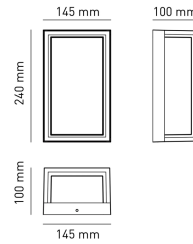

LEON 12
Wall mounted lantern
LEON12C

12 W - 1200lm - 3000-4000-5500K

DIMENSIONS	A	B	C
1	240	100	145

GENERAL INFORMATIONS	
Code	LEON12C
Ean	8031453028831
Family	LEON 12
Technology	LED
Variant	CORTEN
Body material	ALUMINUM
Diffuser / lens material	PC
Operating temperature (° C)	-20 - +40
Years warranty	2
Replaceable source	NO

PACKAGING	
Packaging	BOX
Pack	8 / 8
Gross weight (Kg)	9.2
Net weight (Kg)	1.13

LIGHTING DATA	
Light colour	CCT
CCT (K)	3000-4000-5500
Luminous flux (lm)	1200
Luminous Flux Module (lm)	1400
Beam (°)	120
Color rendering (CRI)	>80