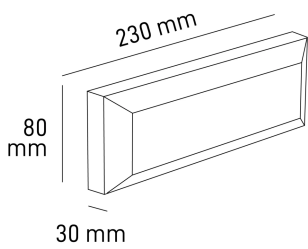

SORIA RECTANGULAR

POWER W	KELVIN	LUMEN lm	MEASURES mm	BEAM °	VARIANT	CODE	EAN	ENERGY CLASS
4	3000-4000-6500	390	1	120	SYMMETRICAL	SORIA4	8031453027438	A + G E
4	3000-4000-6500	300	1	38	ASYMMETRICAL	SORIA4A	8031453027445	A + G E

IP 65

~
220-240V

h
25.000

~
-20°+40°

~
CCT

DIMENSIONS	A	B	C
1	80	30	230

- STEPLIGHT IN ABS AND POLYCARBONATE FOR WALL APPLICATION
- WHITE AND ANTHRACITE COVER SUPPLIED
- AVAILABLE WITH SYMMETRICAL AND ASYMMETRICAL BEAM
- BUILT-IN 4W LED MODULE
- SELECTABLE CCT