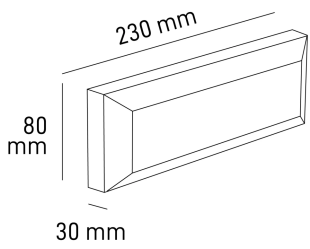

SORIA RECTANGULAR

POWER W	KELVIN	LUMEN lm	MEASURES mm	BEAM °	VARIANT	CODE	EAN	ENERGY CLASS
4	3000-4000-6500	390	1	120	SYMMETRICAL	SORIA4	8031453027438	A ↑ G E
4	3000-4000-6500	300	1	38	ASYMMETRICAL	SORIA4A	8031453027445	A ↑ G E

DIMENSIONS	A	B	C
1	80	30	230

- STEPLIGHT IN ABS AND POLYCARBONATE FOR WALL APPLICATION
- WHITE AND ANTHRACITE COVER SUPPLIED
- AVAILABLE WITH SYMMETRICAL AND ASYMMETRICAL BEAM
- BUILT-IN 4W LED MODULE
- SELECTABLE CCT