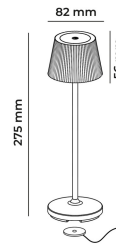

**EMMA MINI**  
**Rechargeable table lamp**

EMMAMINI-I

1,5 W - 130lm - 3000K

DIMENSIONS	A	B	C
1	274	82	

GENERAL INFORMATIONS	
Code	EMMAMINI-I
Ean	8031453031244
Family	EMMA MINI
Technology	LED
Variant	AVORIO
Body material	ALU+PC
Diffuser / lens material	
Operating temperature (° C)	-5 +40
Years warranty	2
(RAL) Colour	1015
LIGHTING DATA	
CCT (K)	3000
Luminous lux (lm)	130
TECHNICAL FEATURES	
Power (W)	1,5
Insulation class	3
PACKAGING	
Packaging	BOX
Pack	1 / 6

## EMMA MINI Rechargeable table lamp

EMMAMINI-I

1,5W - 130lm - 3000K

- IP54 rechargeable battery table lamp
- Aluminum body and polycarbonate diffuser
- Supplied with 1.5m USB cabled magnetic charging base (power adapter not included)
- Touch surface for power on and light adjustment
- Lithium battery
- 6 hours charging time
- Operating time from 9 to 48 hours (depending on dimming)