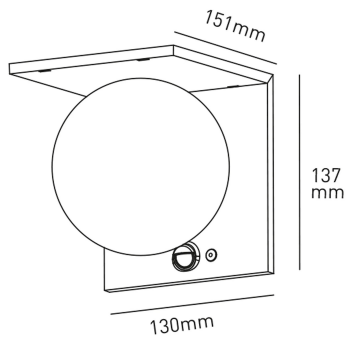

MOON

POWER W	KELVIN	LUMEN lm	MEASURES mm	BEAM °	VARIANT	CODE	EAN
5.2	3000	1000	1	270	WHITE	MOONB2	8031453032050
5.2	4000	1000	1	270	WHITE	MOONB	8031453031152
5.2	3000	1000	1	270	BLACK	MOONN2	8031453032067
5.2	4000	1000	1	270	BLACK	MOONN	8031453031022

DIMENSIONS	A	B	C
1	130	137	151

- OUTDOOR POLYCARBONATE WALL LIGHT WITH DUSK SENSOR AND PIR PRESENCE DETECTOR
- EASY INSTALLATION: MAINS CONNECTION NOT NEEDED
- LITHIUM-ION BATTERY 3,7V, 2000MAH, 7,4WH
- 4 WORKING MODE