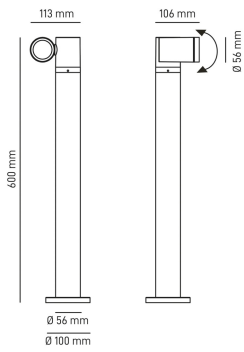

MERIDA

BASE	MEASURES mm	VARIANT	CODE	EAN
GU10	1	ANTHRACITE	MERIDA6G	8031453027551
GU10	1	CORTEN	MERIDA6C	8031453027575

DIMENSIONS	A	B	C
1	600	113	106

- ALUMINUM BOLLARD WITH GLASS DIFFUSER
- ADJUSTABLE HEAD
- GU10 SOCKET MAX 7W LED
- FIXING ON PLATE WITH DOWELS
- UV-RESISTANT POWDER COATING