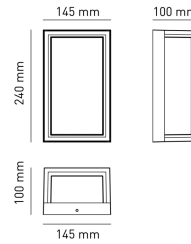

**LEON 12**  
**Wall mounted lantern**  
**LEON12C**

12 W - 1200lm - 3000-4000-5500K

DIMENSIONS	A	B	C
1	240	100	145

GENERAL INFORMATIONS	
Code	LEON12C
Ean	8031453028831
Family	LEON 12
Technology	LED
Variant	CORTEN
Body material	ALUMINUM
Diffuser / lens material	PC
Operating temperature (° C)	-20 - +40
Years warranty	2
Replaceable source	NO

PACKAGING	
Packaging	BOX
Pack	8 / 8
Gross weight (Kg)	9.2
Net weight (Kg)	1.13

LIGHTING DATA	
Light colour	CCT
CCT (K)	3000-4000-5500
Luminous flux (lm)	1200
Luminous Flux Module (lm)	1400
Beam (°)	120
Color rendering (CRI)	>80