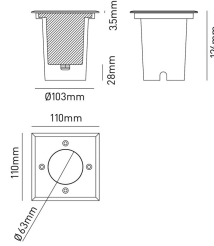

**AITONA**  
**Walkover light**  
**AITONA7Q**

DIMENSIONS	A	B	C
1	122	110	

GENERAL INFORMATIONS	
Code	AITONA7Q
Ean	8031453030766
Family	AITONA
Variant	QUADRATO
Body material	STEEL
Diffuser / lens material	GLASS
Years warranty	2

## **AITONA** **Walkover light** **AITONA7Q**

- Walkover light fixture for outdoors.
- Available in two versions, round and square, with brushed stainless steel ring
- GU10 socket for LED sources max 7W
- Outer case included
- Double cable gland for series connection