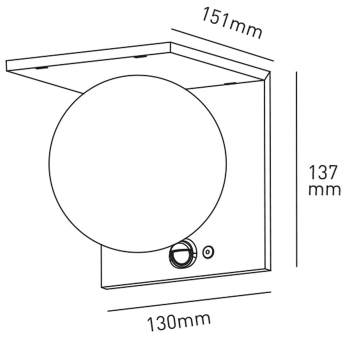

MOON

POWER W	KELVIN	LUMEN lm	MEASURES mm	BEAM °	VARIANT	CODE	EAN
5,2	4000	1000	1	270	WHITE	MOONB	8031453031152
5,2	4000	1000	1	270	BLACK	MOONN	8031453031022

DIMENSIONS	A	B	C
1	130	137	151

- OUTDOOR POLYCARBONATE WALL LIGHT WITH DUSK SENSOR AND PIR PRESENCE DETECTOR
- EASY INSTALLATION: MAINS CONNECTION NOT NEEDED
- LITHIUM-ION BATTERY 3,7V, 2000MAH, 7,4WH
- 4 WORKING MODE