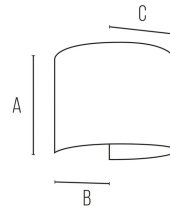

### MARBELLA10BRK

10 W - 590lm - 3000-4000-5500K

DIMENSIONS	A	B	C
1	100	115	135

GENERAL INFORMATIONS	
Code	MARBELLA10BRK
Ean	8031453024963
Family	MARBELLA ROUND
Technology	LED
Variant	BIANCO
Body material	ALUMINUM
Diffuser / lens material	GLASS
Operating temperature (° C)	-20 - +45
Years warranty	2
(RAL) Colour	9016
External driver	NO
Replaceable source	NO