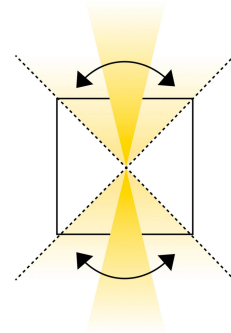

MARBELLA ROUND

Wall lamp

MARBELLA10BRK

10W - 590lm - 3000-4000-5500K

- Interior and exterior wall light in aluminium
- Built-in LED modules 2x5W (up and down)
- Double light beam adjustable individually 0°-90° no tools needed
- Selectable CCT

up & down light
regolabile / adjustable