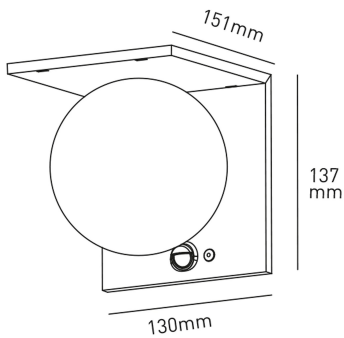

MOON

POWER W	KELVIN	LUMEN lm	MEASURES mm	BEAM °	VARIANT	CODE	EAN
5.2	3000	1000	1	270	WHITE	MOONB2	8031453032050
5.2	4000	1000	1	270	WHITE	MOONB	8031453031152
5.2	3000	1000	1	270	BLACK	MOONN2	8031453032067
5.2	4000	1000	1	270	BLACK	MOONN	8031453031022

DIMENSIONS	A	B	C
1	130	137	151

- OUTDOOR POLYCARBONATE WALL LIGHT WITH DUSK SENSOR AND PIR PRESENCE DETECTOR
- EASY INSTALLATION: MAINS CONNECTION NOT NEEDED
- LITHIUM-ION BATTERY 3,7V, 2000MAH, 7,4WH
- 4 WORKING MODE