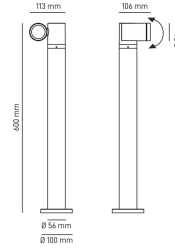

MERIDA
Outdoor bollard
MERIDA6C

DIMENSIONS	A	B	C
1	600	113	106

GENERAL INFORMATIONS	
Code	MERIDA6C
Ean	8031453027575
Family	MERIDA
Technology	LED
Variant	CORTEN
Body material	ALUMINUM
Diffuser / lens material	GLASS
Operating temperature (° C)	-20 +40°C
Years warranty	2
TECHNICAL FEATURES	
Base	GU10
Supply voltage (V) / Max (V)	110 / 240
Power frequency (Hz)	50/60
Insulation class	1
PACKAGING	
Pack	8 / 8
Gross weight (Kg)	10
Net weight (Kg)	0.93

MERIDA
Outdoor bollard
MERIDA6C

- Aluminum bollard with glass diffuser
- Adjustable head
- GU10 socket max 7W LED
- Fixing on plate with dowels
- UV-resistant powder coating