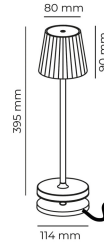

EMMA
Rechargeable table lamp

EMMA-N

3 W - 250lm - 3000K

DIMENSIONS	A	B	C
1	395	114	

GENERAL INFORMATIONS	
Code	EMMA-N
Ean	8031453031183
Family	EMMA
Technology	LED
Variant	NERO
Body material	ALU+PC
Diffuser / lens material	PC
Operating temperature (° C)	-5 +40
Years warranty	2
(RAL) Colour	9017
LIGHTING DATA	
CCT (K)	3000
Luminous lux (lm)	250
TECHNICAL FEATURES	
Power (W)	3
Insulation class	3
PACKAGING	
Packaging	BOX
Pack	8 / 8
Gross weight (Kg)	12
Net weight (Kg)	1.2

EMMA Rechargeable table lamp

EMMA-N

3W - 250lm - 3000K

- IP54 rechargeable battery table lamp
- Aluminum body and polycarbonate diffuser
- Supplied with 1.5m USB cabled magnetic charging base (power adapter not included)
- Touch surface for power on and light adjustment
- Lithium battery
- 6 hours charging time
- Operating time from 9 to 48 hours (depending on dimming)