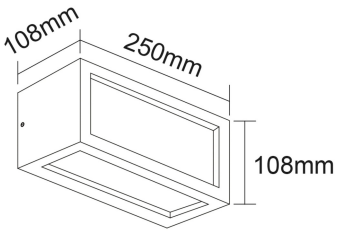

VIGO 3

BASE	MEASURES mm	VARIANT	CODE	EAN
E27	1	WHITE	VIG03E27B	8031453026318
E27	1	ANTHRACITE	VIG03E27G	8031453026301
E27	1	CORTEN	VIG03E27C	8031453026325

IP 54

220-240V

DIMENSIONS	A	B	C
1	108	108	250

- WALL LIGHT WITH ALUMINIUM BODY AND POLYCARBONATE DIFFUSER
- E27 BASE FOR LED LIGHT SOURCES MAX 20W