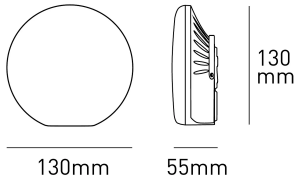

FROG

POWER W	KELVIN	LUMEN lm	MEASURES mm	BEAM °	CODE	EAN
4	3000-4000-6000	510	1	200	FROG	8031453031435

DIMENSIONS	A	B	C
1	55	130	

- PORTABLE BATTERY-POWERED LAMP IP54
- COMPACT AND LIGHTWEIGHT, EASY TO CARRY
- SUPPLIED WITH 0,5M USB-C POWER CABLE (POWER ADAPTER NOT INCLUDED)
- COLOR TEMPERATURE, LIGHT INTENSITY AND SOS FUNCTION EASILY SETTABLE WITH DEDICATED BUTTONS
- CHARGING TIME 3 HOURS
- OPERATING TIME FROM 7 TO 16 HOURS (DEPENDING ON DIMMING)
- CHARGE STATUS INDICATOR LED
- POWER BANK FUNCTION 5V 2A