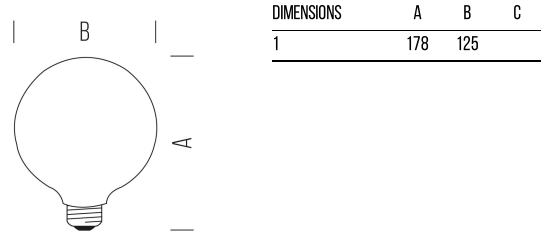

WHITE FILAMENT GLOBE
220-240V
WLW4015X3
10,5 W - 1521lm - 4000K

GENERAL INFORMATIONS	
Code	WLW4015X3
Ean	8031453030872
Family	WHITE FILAMENT GLOBE
Product line	Goccia
Technology	LED
Operating temperature (° C)	-20 - +40
Years warranty	2
LIGHTING DATA	
Light colour	CW
CCT (K)	4000
Luminous flux (lm)	1521
Beam (°)	330
Color rendering (CRI)	>80
Standard Deviation Colour Matching - SDCM	6

TECHNICAL FEATURES	
Base	E27
Power (W)	10,5
Energy Consumption ON mode (kWh/1000h)	11
Equivalence (W)	100
Supply voltage (V) / Max (V)	220 / 240
Power frequency (Hz)	50/60
Current consumption (mA)	82
Power factor	>0,50
Dimmer compatibility	NO
On/off cycles	20000
Nominal life (h)	20000
Directional / Non-directional	NDLS
Mains voltage YES / NO	MLS
Factor Total Mains - FTM	1
Survival factor (2019/2015)	0,9
Lumen Maintenance factor (2019/2015)	0,948

PACKAGING	
Packaging	BOX
Pack	5 / 20
Gross weight (Kg)	5.2
Net weight (Kg)	0.092

WHITE FILAMENT GLOBE
220-240V
WLW4015X3
10,5W - 1521lm - 4000K

- IDEAL FOR DESIGN ENVIRONMENTS.

Beautiful even when switched off, the latest generation white filament light bulbs are designed for your luminaires with a minimalist and modern look for an elegant and clean atmosphere.