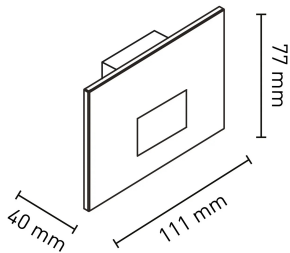

ARONA 300

POWER W	KELVIN	LUMEN lm	MEASURES mm	BEAM °	VARIANT	CODE	EAN	ENERGY CLASS
1,5	3000-4000-6000	80	1	38		ARONA300	8031453028916	
			2		WHITE OVAL	ARONA300FOB	8031453028961	
			2		LIGHT GREY OVAL	ARONA300FOG	8031453028992	
			2		SPACE GRAY OVAL	ARONA300FOA	8031453028985	
			2		BLACK OVAL	ARONA300FON	8031453028978	
			2		WHITE RECTANGULAR	ARONA300FRB	8031453028923	
			2		LIGHT GREY RECTANGULAR	ARONA300FRG	8031453028954	
			2		SPACE GREY RECTANGULAR	ARONA300FRA	8031453028947	
			2		BLACK RECTANGULAR	ARONA300FRN	8031453028930	

DIMENSIONS	A	B	C
1	77	111	40
2	77	111	

- POLYCARBONATE AND ALUMINUM STEPLIGHT
- REPLACEABLE MAGNETIC ALUMINUM COVER (ORDER SEPARATELY)
- 4 COLORS AND 2 SHAPES AVAILABLE
- BUILT-IN 1.5W LED MODULE
- SELECTABLE CCT
- COMPATIBLE WITH 503 FORMWORK (NOT INCLUDED)