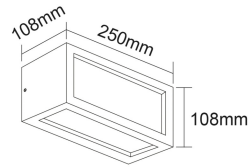

**VIGO 3**  
**Wall lamp**  
**VIG03E27C**

IP 54

220-240V

DIMENSIONS	A	B	C
1	108	108	250

GENERAL INFORMATIONS	
Code	VIG03E27C
Ean	8031453026325
Family	VIGO 3
Technology	LED
Variant	CORTEN
Body material	Aluminum
Diffuser / lens material	PC
Years warranty	2

TECHNICAL FEATURES	
Base	E27
Supply voltage (V) / Max (V)	220 / 240
Power frequency (Hz)	50/60
Insulation class	1

PACKAGING	
Packaging	BOX
Pack	10 / 10
Gross weight (Kg)	10.7
Net weight (Kg)	0.94

**VIGO 3**  
**Wall lamp**  
**VIG03E27C**

- Wall light with aluminium body and polycarbonate diffuser
- E27 base for LED light sources max 20W

3 emissioni  
3 emissions