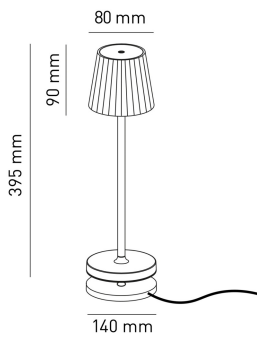

EMMA

POWER W	KELVIN	LUMEN lm	MEASURES mm	VARIANT	CODE	EAN
3	3000	250	1	PASTEL BLUE	EMMA-A	8031453028404
3	3000	250	1	TRAFFIC WHITE	EMMA-B	8031453031176
3	3000	250	1	CORTEN	EMMA-C	8031453031169
3	3000	250	1	LIGHT IVORY	EMMA-I	8031453028411
3	3000	250	1	TRAFFIC BLACK	EMMA-N	8031453031183
3	3000	250	1	OCEAN BLUE	EMMA-P	8031453028381
3	3000	250	1	RASPBERRY RED	EMMA-R	8031453028398
3	3000	250	1	PALE GREEN	EMMA-V	8031453028374
			2		EMMACB	8031453032319

DIMENSIONS	A	B	C
1	395	114	
2	25	114	

- IP54 RECHARGEABLE BATTERY TABLE LAMP
- ALUMINUM BODY AND POLYCARBONATE DIFFUSER
- SUPPLIED WITH 1.5M USB CABLED MAGNETIC CHARGING BASE (POWER ADAPTER NOT INCLUDED)
- TOUCH SURFACE FOR POWER ON AND LIGHT ADJUSTMENT
- LITHIUM BATTERY
- 6 HOURS CHARGING TIME
- OPERATING TIME FROM 9 TO 48 HOURS (DEPENDING ON DIMMING)