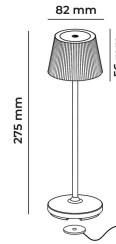

**EMMA MINI**  
**Rechargeable table lamp**  
**EMMAMINI-B**  
1,5 W - 130lm - 3000K

DIMENSIONS	A	B	C
1	274	82	

GENERAL INFORMATIONS	
Code	EMMAMINI-B
Ean	8031453031220
Family	EMMA MINI
Technology	LED
Variant	BIANCO
Body material	ALU+PC
Diffuser / lens material	
Operating temperature (° C)	-5 +40
Years warranty	2
(RAL) Colour	9016
LIGHTING DATA	
CCT (K)	3000
Luminous lux (lm)	130
TECHNICAL FEATURES	
Power (W)	1,5
Insulation class	3
PACKAGING	
Packaging	BOX
Pack	1 / 6

## EMMA MINI Rechargeable table lamp

EMMAMINI-B

1,5W - 130lm - 3000K

- IP54 rechargeable battery table lamp
- Aluminum body and polycarbonate diffuser
- Supplied with 1.5m USB cabled magnetic charging base (power adapter not included)
- Touch surface for power on and light adjustment
- Lithium battery
- 6 hours charging time
- Operating time from 9 to 48 hours (depending on dimming)