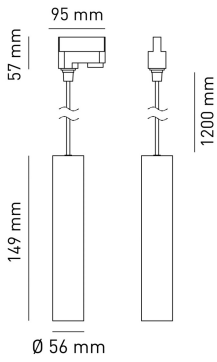

BERNA

BASE	MEASURES mm	VARIANT	CODE	EAN
GU10	1	WHITE	BERNAB	8031453027858
GU10	1	BLACK	BERNAN	8031453027841

DIMENSIONS	A	B	C
1	298	56	

- TUBULAR PENDANT WITH DIE-CAST ALUMINUM BODY
- 3-PHASE TRACK ADAPTER
- CABLE LENGTH 120CM
- GU10 MAX 7W
- UV-RESISTANT POWDER COATING