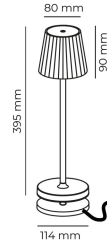

EMMA

Rechargeable table lamp

EMMA-P

3 W - 250lm - 3000K

DIMENSIONS	A	B	C
1	395	114	

GENERAL INFORMATIONS	
Code	EMMA-P
Ean	8031453028381
Family	EMMA
Technology	LED
Variant	BLU PETROLIO
Body material	ALU+PC
Diffuser / lens material	PC
Operating temperature (° C)	-5 +40
Years warranty	2
(RAL) Colour	5020
LIGHTING DATA	
CCT (K)	3000
Luminous lux (lm)	250
TECHNICAL FEATURES	
Power (W)	3
Insulation class	3
PACKAGING	
Packaging	BOX
Pack	8 / 8
Gross weight (Kg)	12
Net weight (Kg)	1.23

EMMA Rechargeable table lamp

EMMA-P

3W - 250lm - 3000K

- IP54 rechargeable battery table lamp
- Aluminum body and polycarbonate diffuser
- Supplied with 1.5m USB cabled magnetic charging base (power adapter not included)
- Touch surface for power on and light adjustment
- Lithium battery
- 6 hours charging time
- Operating time from 9 to 48 hours (depending on dimming)