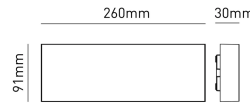

MADRID 24

Wall lamp

MADRID24BK

24 W - 1690lm - 3000-4000-5000K

DIMENSIONS	A	B	C
1	91	260	38

GENERAL INFORMATIONS	
Code	MADRID24BK
Ean	8031453030667
Family	MADRID 24
Technology	LED
Variant	BIANCO
Body material	ALUMINUM
Diffuser / lens material	GLASS
Operating temperature (° C)	-20 - +40
Years warranty	2
Replaceable source	NO

PACKAGING	
Packaging	BOX
Pack	10 / 10
Gross weight (Kg)	8.5
Net weight (Kg)	0.76

LIGHTING DATA	
Light colour	CCT
CCT (K)	3000-4000-5000
Luminous flux (lm)	1690
Luminous Flux Module (lm)	2900
Beam (°)	2x90
Color rendering (CRI)	>80